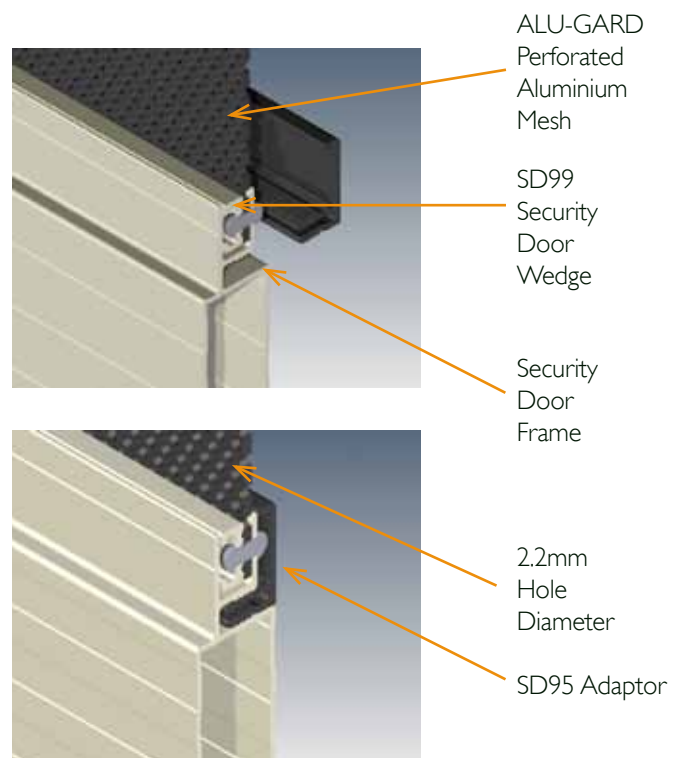

ALU-GARD Security Screens are suitable for a wide range of residential and commercial applications including the following:

- Hinged Doors
- Sliding Doors
- Security Window Screens
- Balustrade
- Fencing

All fixings are covered with an adaptor ensuring a smooth and clean finished product.

Choice of Stylish Colours

With ALU-GARD products, matching the colour to existing door and window frames is not a problem. A full range of powder coated colours along with anodised finishes are readily available from your ALU-GARD dealer.

ALU-GARD Test Performances

The ALSPEC ALU-GARD Screen Door System has been tested in an approved NATA test rig to Australian Standards AS5041-2003 for hinged security doors.

Knife Shear Test	PASS
Dynamic Impact Test	PASS
Jemmy Test	PASS